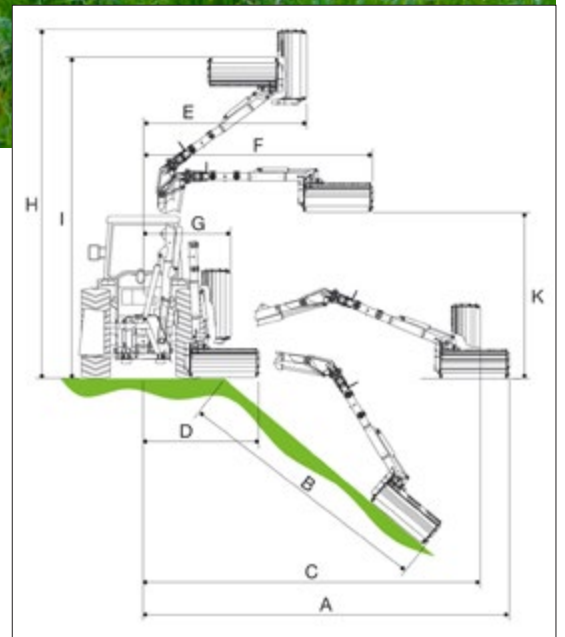

SIDE FLAIL MOWER

<http://tiny.cc/sideflailmower>